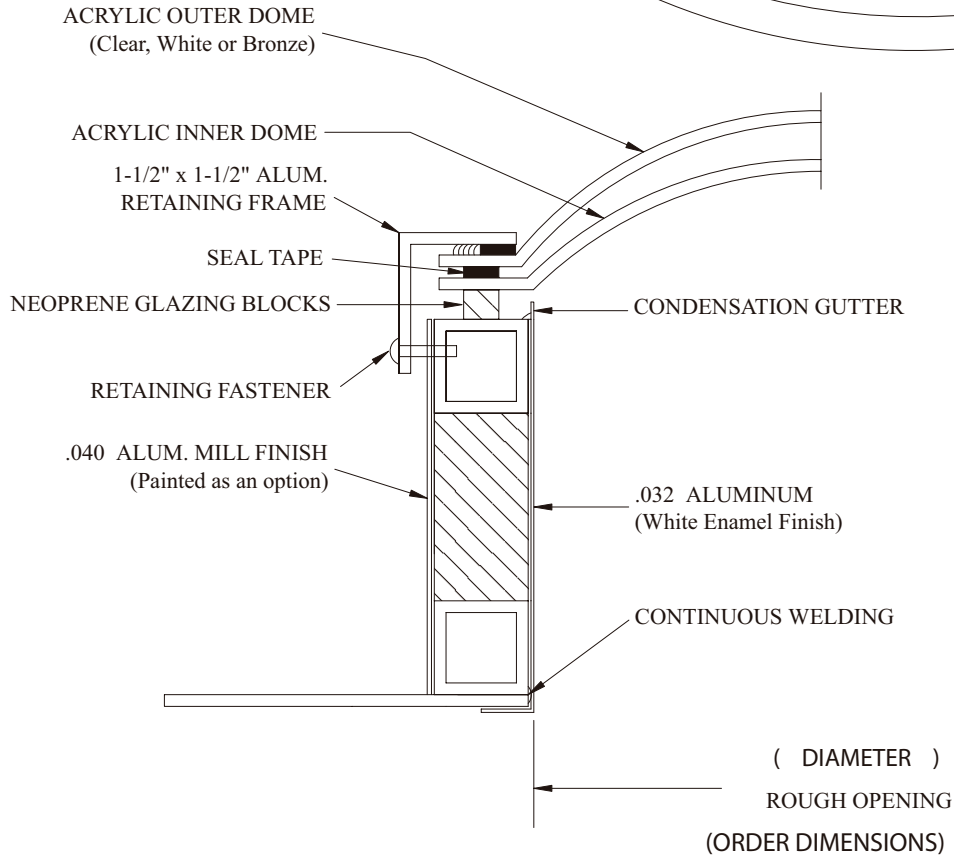

CIRCULAR SKYLIGHT

CUSTOM SIZES AVAILABLE

MADE TO YOUR SPECIFICATION 3' TO 8' DIAMETER
 CURB HEIGHT: 4", 6", 9" OR 12"

SELF-FLASHING-ACRYLIC ROUND SKYLIGHT - Specification:
 Round Self Flashing-Acrylic, as manufactured by **ORCA Manufacturing, Inc.**, Model SFA 9" ISC shall be of double wall construction of corrosion resistant aluminum welded at top and bottom, with sealed insulated double acrylic domes (Clear over Clear standard, White or Bronze tints available as an option). Units shall have a 3" mounting flange for installation to roof deck

Model: _____ **R-SFA-9ISC,** [Glz], [Finish]

TITLE:		SELF-FLASHING ACRYLIC ROUND SKYLIGHT	
Date:	May 01, 2003	Sheet:	1 of 1
Drawn By	AP		
Rev. By	CRH	ORCA Manufacturing, Inc. P.O. Box 2186 Easton, MD 21601 Phone: 800-776-1539	
Engineer:	CRH		